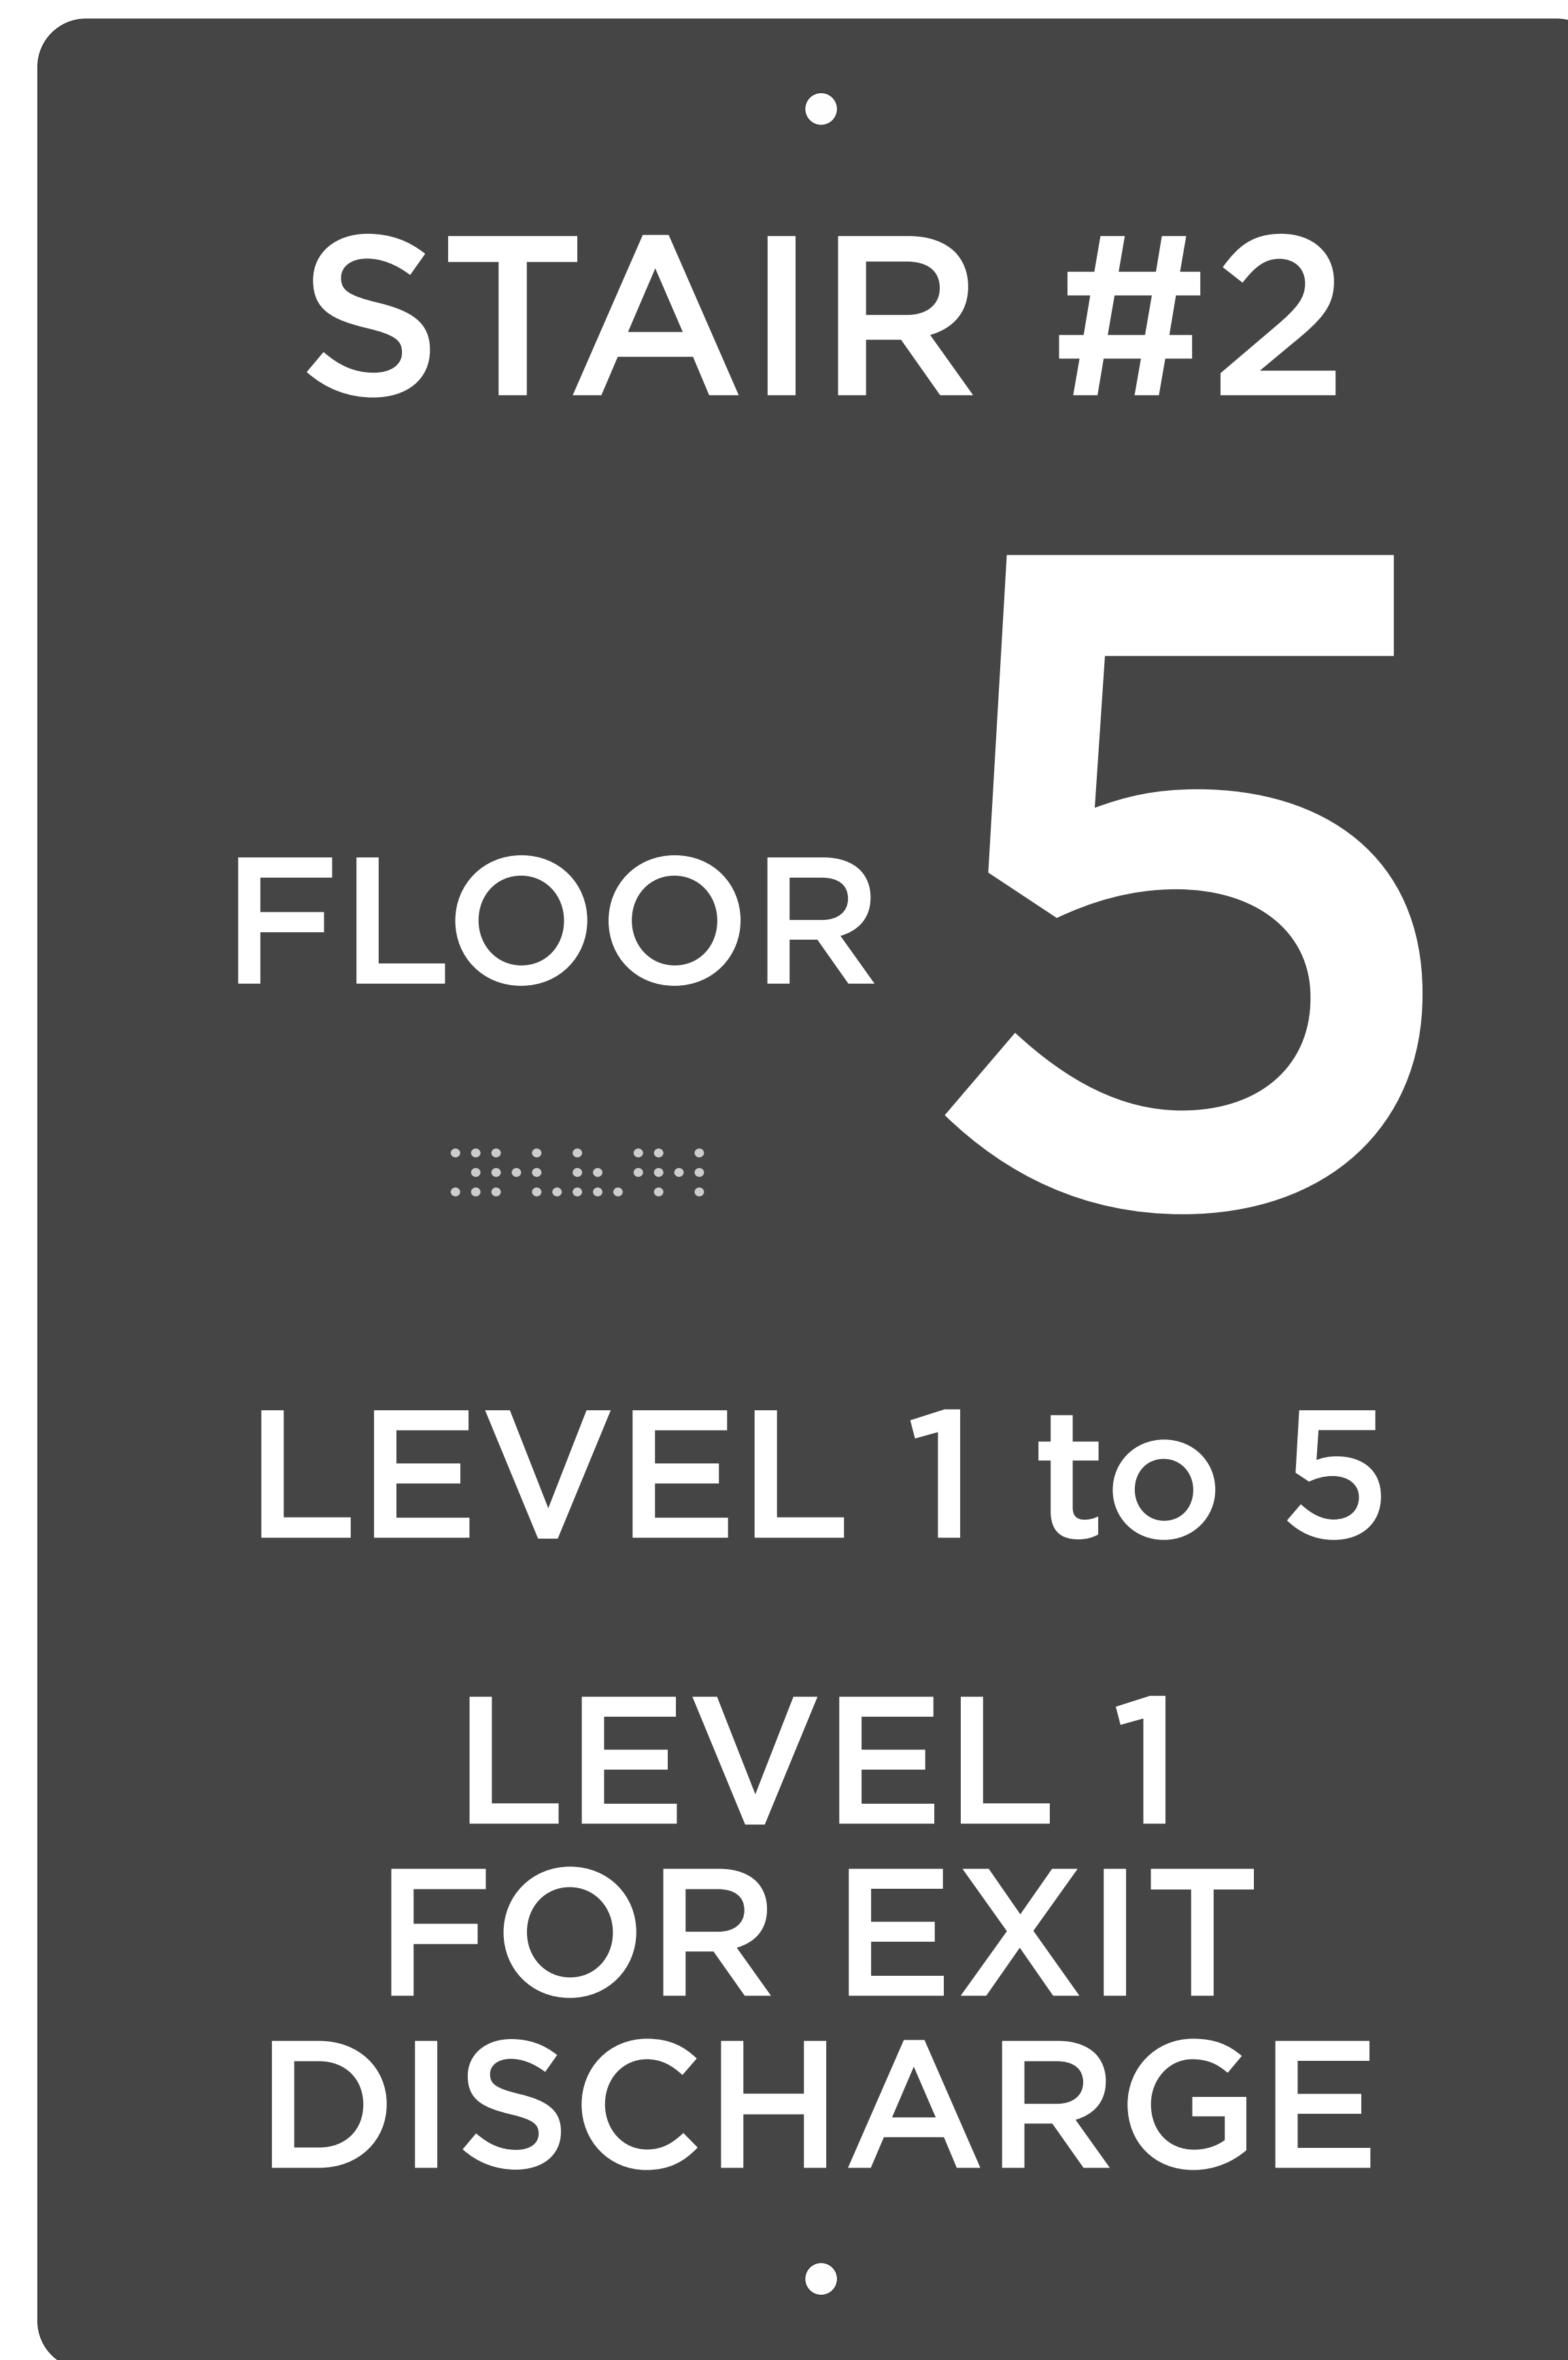

404v Series

These signs have been used extensively at apartment and condo developments throughout the southeast.

The design can be altered with a curved or straight edge, and it can be flipped to alter the design.

We can change the face color to any stock material and you can choose the reverse printed backers from any of our standard designs, or you can send us your own.

3.5 x 8"(overall) Suite Signs

12 x 18 x .125" Stairwell Egress Sign

7(or 7.5) X 10"(overall) Restroom Signs

5 x 4 x .125" Garage/Storage ID

11 x 14" (overall) Rules and Directional Signs

7 X 7"(overall) Room ID Signs