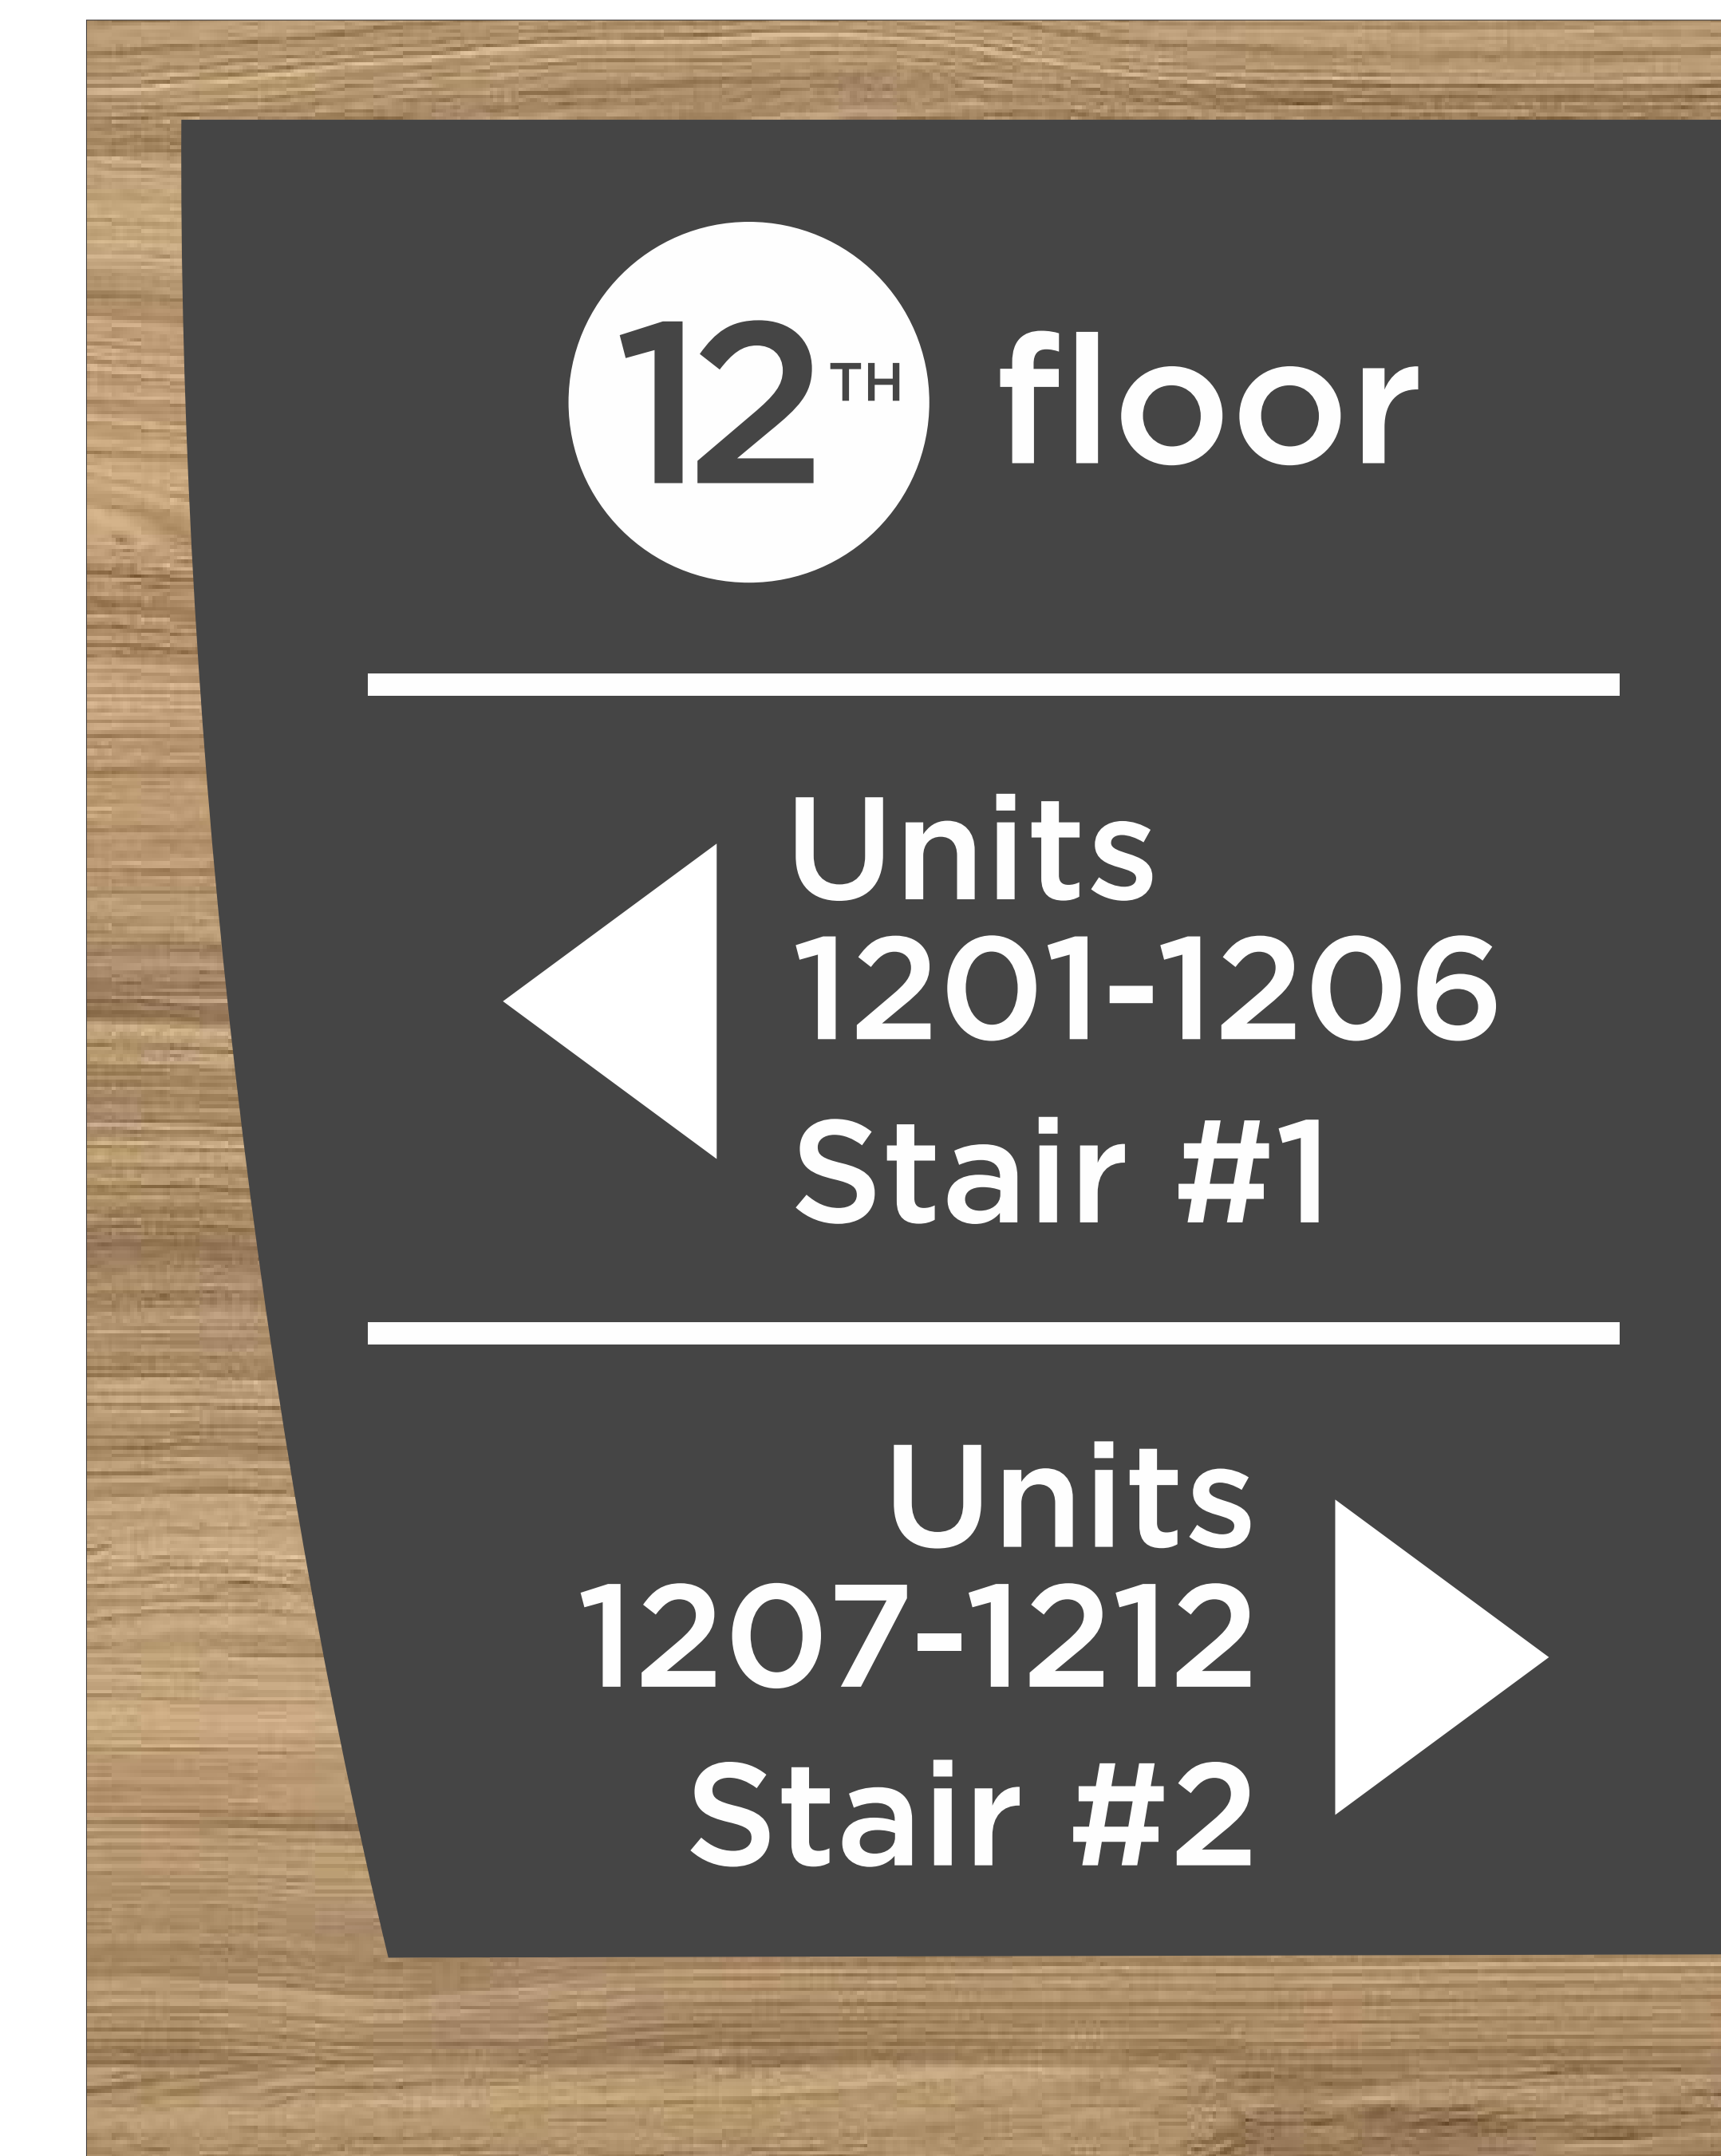

404v Series

These signs have been used extensively at apartment and condo developments throughout the southeast.

The design can be altered with a curved or straight edge, and it can be flipped to alter the design.

We can change the face color to any stock material and you can choose the reverse printed backers from any of our standard designs, or you can send us your own.

3.5 x 8"(overall) Suite Signs

12 x 18 x .125" Stairwell Egress Sign

7(or 7.5) X 10"(overall) Restroom Signs

5 x 4 x .125" Garage/Storage ID

11 x 14" (overall) Rules and Directional Signs

7 X 7"(overall) Room ID Signs