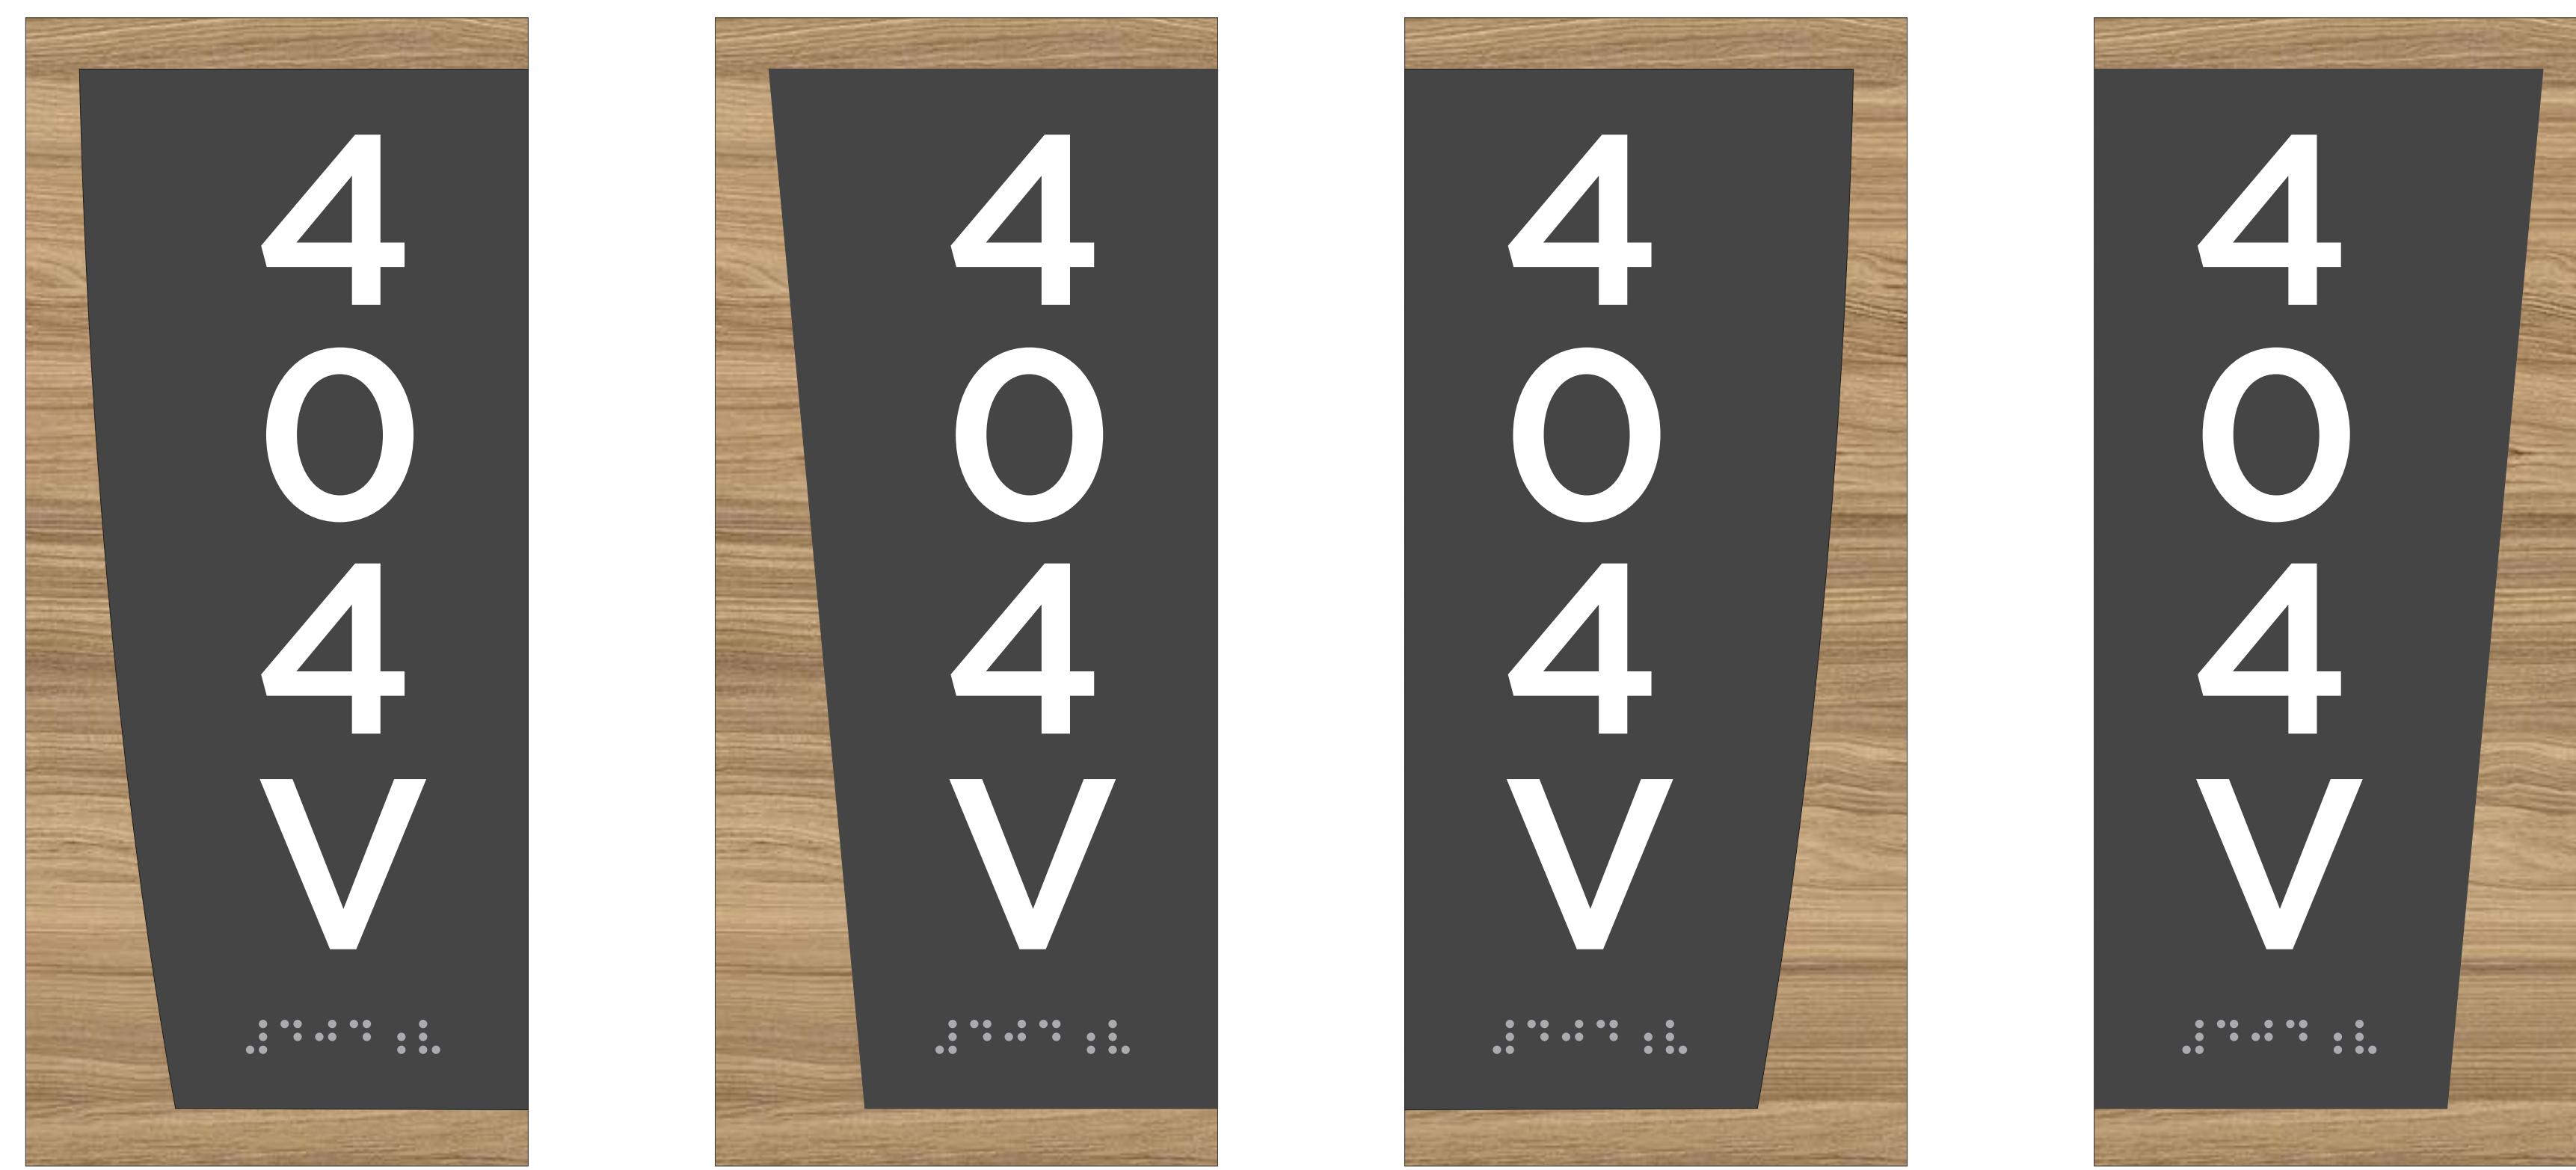

404v Series

These signs have been used extensively at apartment and condo developments throughout the southeast.

The design can be altered with a curved or straight edge, and it can be flipped to alter the design.

We can change the face color to any stock material and you can choose the reverse printed backers from any of our standard designs, or you can send us your own.

3.5 x 8"(overall) Suite Signs

12 x 18 x .125" Stairwell Egress Sign

7(or 7.5) X 10"(overall) Restroom Signs

5 x 4 x .125" Garage/Storage ID

11 x 14" (overall) Rules and Directional Signs

7 X 7"(overall) Room ID Signs